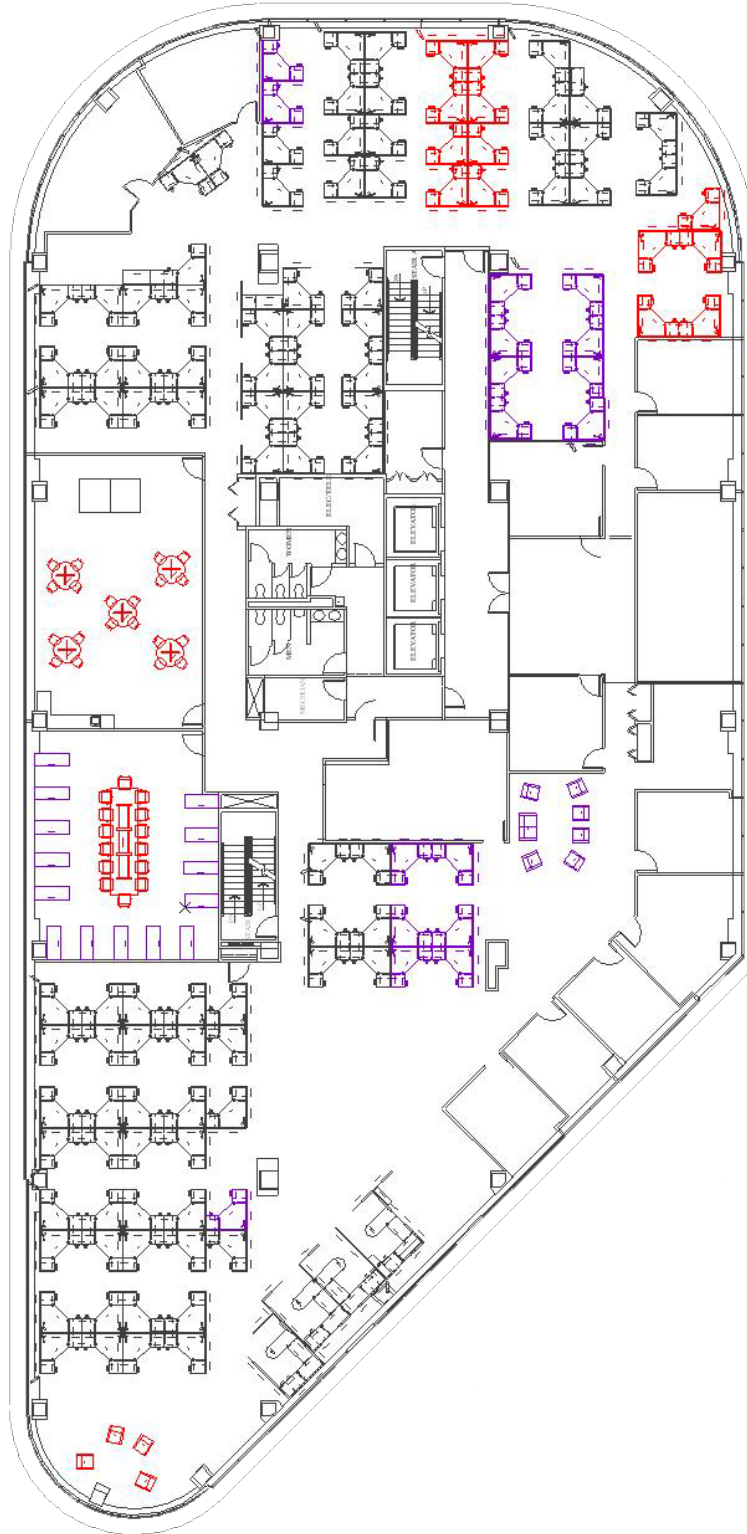

11595 N. Meridian Street

Carmel, Indiana 46032

PaulDickTeam.com

19,455 SF | Divisible

7.29.11